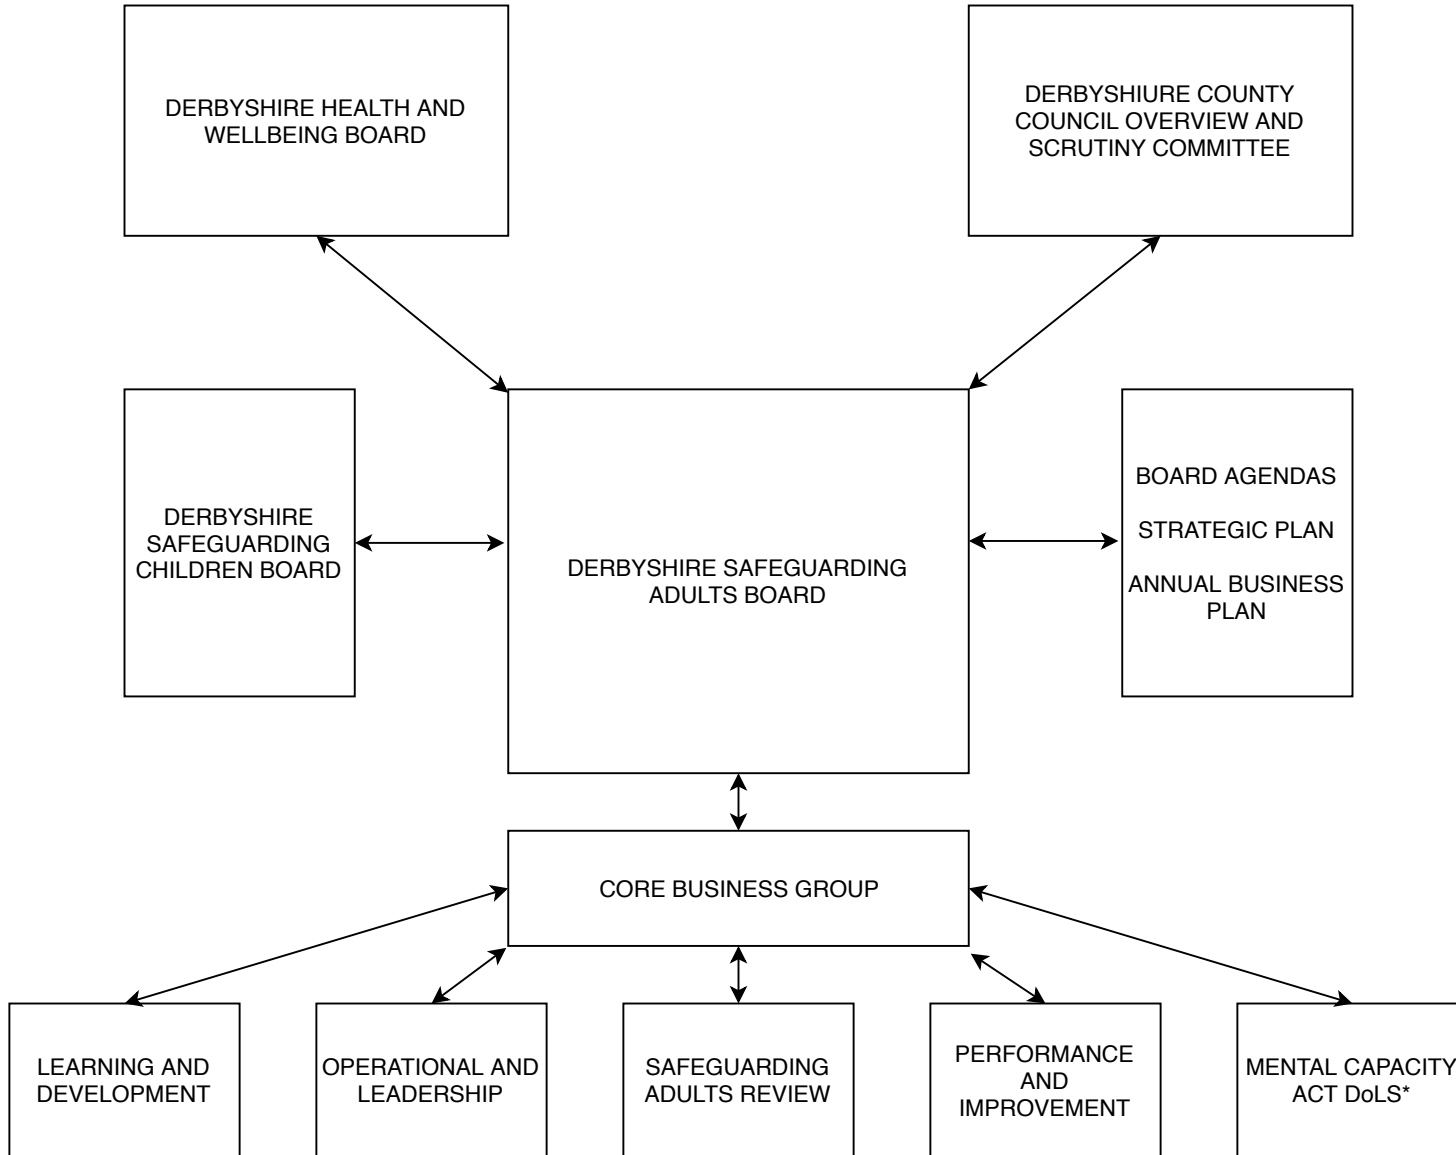

DERBYSHIRE SAFEGUARDING ADULTS BOARD STRUCTURE CHART

*Joint sub-group with Derby City SAB